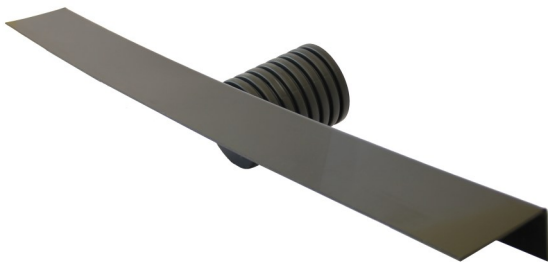

# VENT MAT CONNECTORS

## SLOTTED VENT MAT CONNECTOR

- Strip application only.
- Yellow, red or black end caps available.
- Coupling allows for direct connection of Twinwall Pipe.

## 110mm VENT MAT CONNECTOR

- Blanket or strip application.
- Requires coupler.

## RECTANGULAR SLEEVED VENT MAT CONNECTOR

- Blanket or strip application.
- Connection to Periscope Vent.