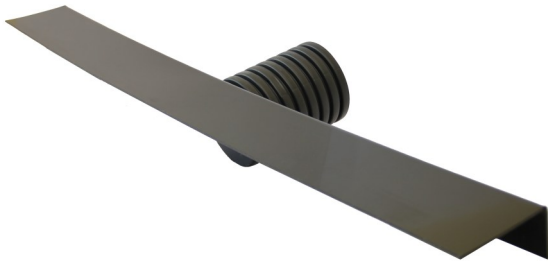

VENT MAT CONNECTORS

SLOTTED VENT MAT CONNECTOR

- Strip application only.
- Yellow, red or black end caps available.
- Integral coupling allows for direct connection of Twinwall Pipe.

110mm VENT MAT CONNECTOR

- Blanket or strip application.
- Requires coupler.

RECTANGULAR SLEEVED VENT MAT CONNECTOR

- Blanket or strip application.
- Connection to Periscope Vent.